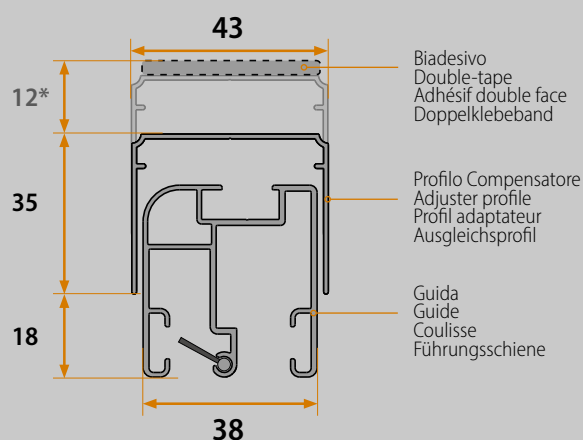

Everything is contained in just 43mm, to accommodate the screen in even the most compact of spaces. A special double tape allows an innovative fixing system that saves from drilling the frame.

## Caratteristiche tecniche - Technical characteristics Caractéristiques techniques - Technische Merkmale

Sezione orizzontale - Horizontal section  
Section horizontale - Horizontaler Schnitt

Sezione verticale - Vertical section  
Section verticale - Vertikaler Schnitt

\*  
-2/+10mm senza biadesivo  
-2/+10mm without double-tape  
-2/+10mm sin Adhésif double face  
-2/+10mm ohne Doppelklebeband